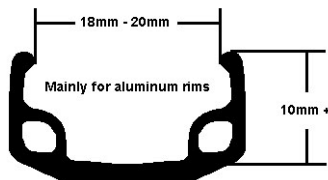

Bike Tires

1 Piece Wheel

Mountain | Road | All-Terrain

Mountain

Road

All-Terrain

Tire Sizes
700 x 25
700 x 35
26 x 1.95
26 x 1.50

Tire Sizes
24 x 1.95
24 x 1.50
24 x 1.30
20 x 1.95
20 x 1.50
20 x 1.30

Tire Sizes
16 x 1.95
16 x 1.50
16 x 1.30
12.5 x 2.25

18mm-20mm is equal to Amerityre's 1.50 series.

23mm-26mm is equal to Amerityre's 1.95 series.