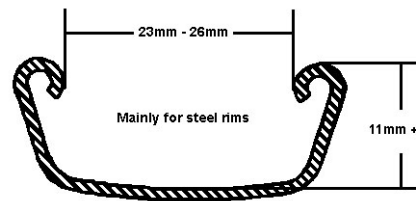

Bike Tires

1 Piece Wheel

Mountain | Road | All-Terrain

Mountain

Road

All-Terrain

Tire Sizes
700 x 25
700 x 35
26 x 1.95
26 x 1.50

Tire Sizes
24 x 1.95
24 x 1.50
24 x 1.30
20 x 1.95
20 x 1.50
20 x 1.30

Tire Sizes
16 x 1.95
16 x 1.50
16 x 1.30
12.5 x 2.25

18mm-20mm is equal to Amerityre's 1.50 series.

23mm-26mm is equal to Amerityre's 1.95 series.